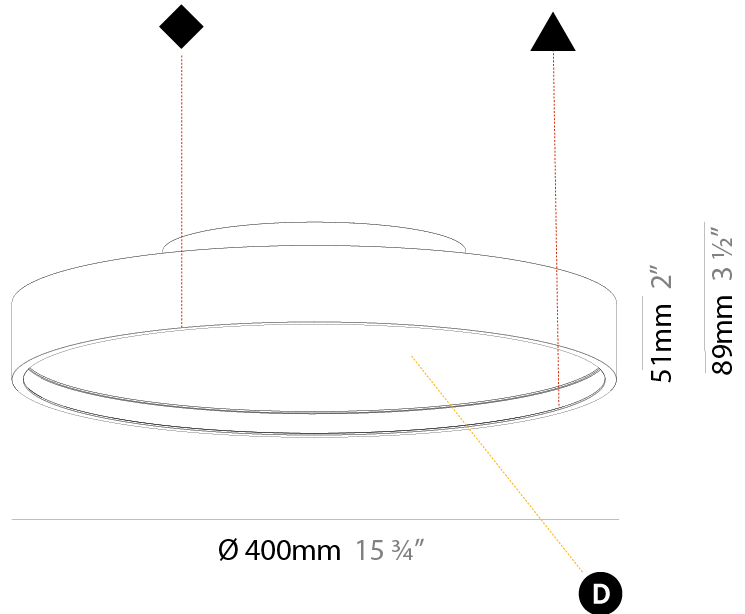

1. To build a product code in our configurator select the specify button on the base model # product page
2. To build a manual product code on this datasheet choose from the options listed below in blue font and add the suffix to the base model #

GENERAL

Series: Sign Diva
Subseries: Sign Diva Korona
Brand: Prolicht
Division: Architectural
Mounting Type: Surface
Mounting Location: Ceiling
Subcategory: Ambient

PHYSICAL

Shape: Round
Diameter (mm): 400
Diameter (in): 15 3/4
Height (mm): 89
Height (in): 3 1/2
Light Distribution: Direct
Weight (kg): 2.636
Weight (lbs): 5.811
Diffuser: [PMMA - Opal/Micro-Prism/Sparkling Secret/Vintage Industrial](#)
Fixture Finish: [SSR / BKV / CWI / CRY / HAB / UFT / ITA / RUA / FTG / MYG / LOD / PUS / FRO / FUP / KIA / POP / BLS / SPG / MEY / GOH / GUM / CHC / COM / ABZ / JAG / OBR / MOS / ROR](#)
Fixture Material: Extruded Aluminum / Steel

ELECTRICAL

Lamp Type: LED (Zhaga Standard)
Input Wattage (W): 19.8
Total Output Wattage (W): 16
Dimming: [Tri-Mode (Non-Dimming and Phase Dimming (120Vac only) and 0-10V Dimming)](#)
Driver Included: Yes
Driver Location: Integrated
Driver Type: Constant Current - Universal
Driver Class: Class 2
Input Voltage (V): 120 - 277
Constant Current (MA): 500

LED

Color Temperature (°K): [3000 / 3500 / 4000](#)
Max. Delivered Lumen (lm): 2260 / 2293 / 2340
CRI: >90 CRI
Lamp Life (hrs): 50000

OPTICAL

RATINGS AND CERTIFICATIONS

Certified By: Certified for North American Standards
IP rating: IP20