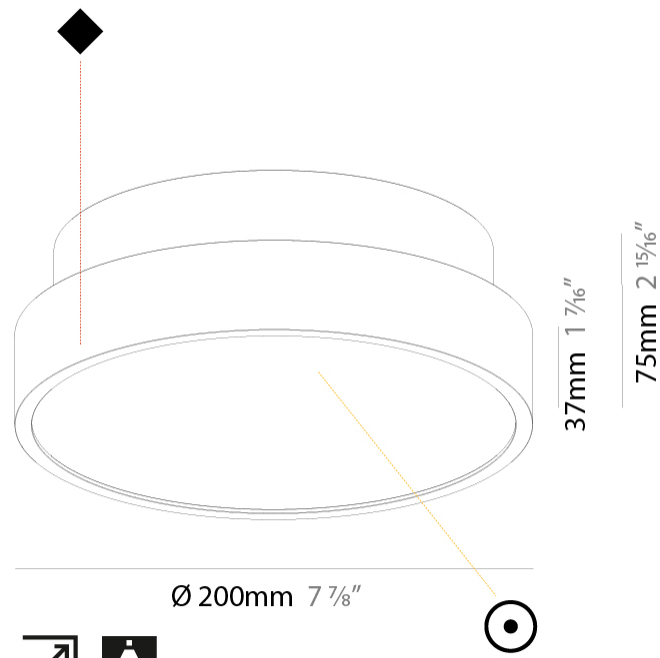

GENERAL

Series: Sign Diva
Subseries: Sign Diva
Brand: Prolicht
Division: Architectural
Mounting Type: Surface
Mounting Location: Ceiling
Subcategory: Ambient

PHYSICAL

Shape: Round
Diameter (mm): 200
Diameter (in): 7 7/8
Height (mm): 75
Height (in): 2 15/16
Light Distribution: Direct
Weight (kg): 1.122
Weight (lbs): 2.474
Diffuser: PMMA - Opal/Micro-Prism/Sparkling Secret/Vintage Industrial with Shine Ring
Fixture Finish: SSR / BKV / CWI / CRY / HAB / UFT / ITA / RUA / FTG / MYG / LOD / PUS / FRO / FUP / KIA / POP / BLS / SPG / MEY / GOH / GUM / CHC / COM / ABZ / JAG / OBR / MOS / ROR
Fixture Material: Extruded Aluminum / Steel

ELECTRICAL

Lamp Type: LED (Zhaga Standard)
Input Wattage (W): 12.1
Total Output Wattage (W): 11
Dimming: Tri-Mode (Non-Dimming and Phase Dimming (120Vac only) and 0-10V Dimming)
Driver Included: Yes
Driver Location: Integrated
Driver Type: Constant Current - Universal
Driver Class: Class 2
Input Voltage (V): 120 - 277
Constant Current (MA): 350

LED

Color Temperature (°K): 3000 / 3500 / 4000
Max. Delivered Lumen (lm): 1040 / 1058 / 1080
CRI: >90 CRI
Lamp Life (hrs): 50000

OPTICAL

RATINGS AND CERTIFICATIONS

Certified By: Certified for North American Standards
IP rating: IP20